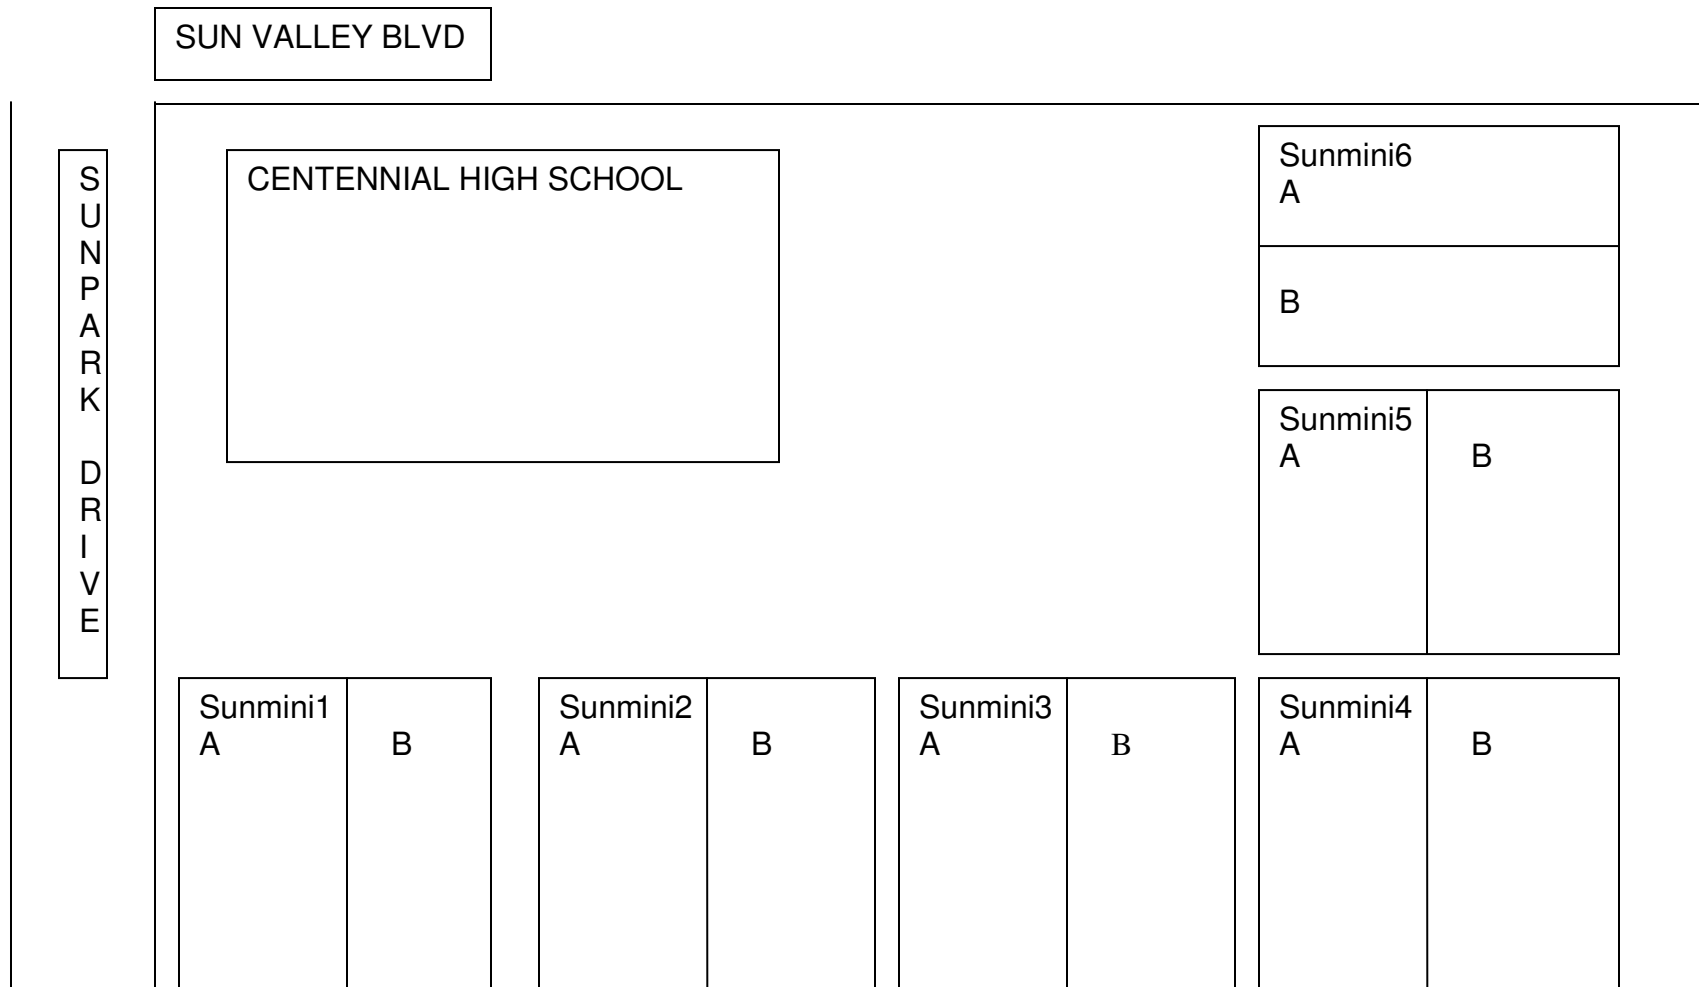

NSD Soccer Club U4 – U8 House Leagues

SUNDANCE FIELDS

Located at the corner of Sun Valley Blvd & Sunpark Drive

Please note that Sunmini6 is located on the major pitch.